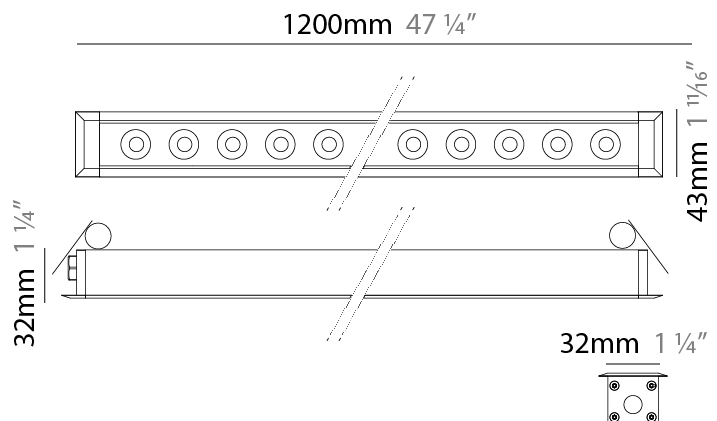

1. To build a product code in our configurator select the specify button on the base model # product page
2. To build a manual product code on this datasheet choose from the options listed below in blue font and add the suffix to the base model #

GENERAL

Series: Mini Corniche
Brand: Platek
Division: Exterior
Mounting Type: Recessed
Mounting Location: Ceiling
Subcategory: Downlight

PHYSICAL

Shape: Rectangle
Length (mm): 1220
Length (in): 48 1/2
Width (mm): 43
Width (in): 1 3/4
Height (mm): 32
Height (in): 1 1/4
Ceiling Thickness (mm): 2 - 13
Ceiling Thickness (in): 1/16 - 1/2
Light Distribution: Downlight
Weight (kg): 2.7
Weight (lbs): 5.9
Diffuser: Clear tempered glass
Gasket: Gore-Tex valve to prevent condensation
Fixture Finish: [BLK](#) / [WHI](#) / [GRY](#) / [COR](#) / [ANT](#) / [BRZ](#)
Fixture Material: Extruded Aluminum
Cut-out Measurements: 36mm / 1 7/16" x 1210mm / 47 5/8"

ELECTRICAL

Lamp Type: LED
Total Output Wattage (W): 46
Dimming: Bluetooth technology or DMX
Control Gear: DMX
Driver Included: No
Driver Location: Remote
Driver Type: Constant Current - Universal
Driver Class: Class 2
Input Voltage (V): 120 - 277
Constant Current (MA): 500

LED

Number of LEDs: 32
Color Temperature (°K): RGBW
CRI: >80 CRI
Lamp Life (hrs): 60000
Special LEDs offerings: RGBW

OPTICAL

Optic°: [26](#) / [40](#) / [ELL](#)

RATINGS AND CERTIFICATIONS

Certified By: Certified for North American Standards
IP rating: IP65
IK Rating: IK07
Bug Rating: B1 U0 G0