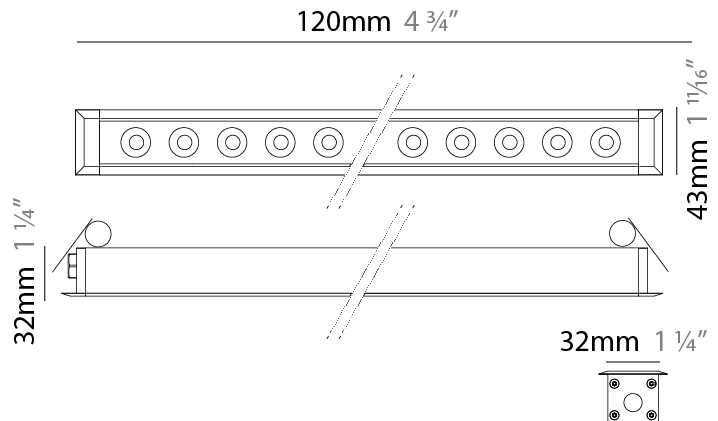

E9Q111-

base number   Finish Options   Lens Options

1. To build a product code in our configurator select the specify button on the base model # product page
2. To build a manual product code on this datasheet choose from the options listed below in blue font and add the suffix to the base model #

GENERAL

Series: Mini Corniche
Brand: Platek
Division: Exterior
Mounting Type: Recessed
Mounting Location: Ceiling
Subcategory: Downlight

PHYSICAL

Shape: Rectangle
Length (mm): 120
Length (in): 4 ¾
Width (mm): 43
Width (in): 1 ⅝
Height (mm): 32
Height (in): 1 ¼
Ceiling Thickness (mm): 2 - 13
Ceiling Thickness (in): 1/16 - 1/2
Light Distribution: Downlight
Installation Requirement: 36mm / 1 7/16" x 110mm / 4 5/16"
Diffuser: Clear tempered glass
Gasket: Gore-Tex valve to prevent condensation
Fixture Finish: [BLK](#) / [WHI](#) / [GRY](#) / [COR](#) / [ANT](#) / [BRZ](#)
Fixture Material: Extruded Aluminum

ELECTRICAL

Lamp Type: LED
Total Output Wattage (W): 6
Dimming: Bluetooth technology or DMX
Control Gear: DMX
Driver Included: No
Driver Location: Remote
Driver Type: Constant Current - Universal
Driver Class: Class 2
Input Voltage (V): 120 - 277
Constant Current (MA): 500

LED

Number of LEDs: 4
Color Temperature (°K): RGBW
CRI: >80 CRI
Lamp Life (hrs): 60000
Special LEDs offerings: RGBW

OPTICAL

Optic°: [26](#) / [40](#) / [ELL](#)

RATINGS AND CERTIFICATIONS

Certified By: Certified for North American Standards
IP rating: IP65
IK Rating: IK07
Bug Rating: B1 U0 G0