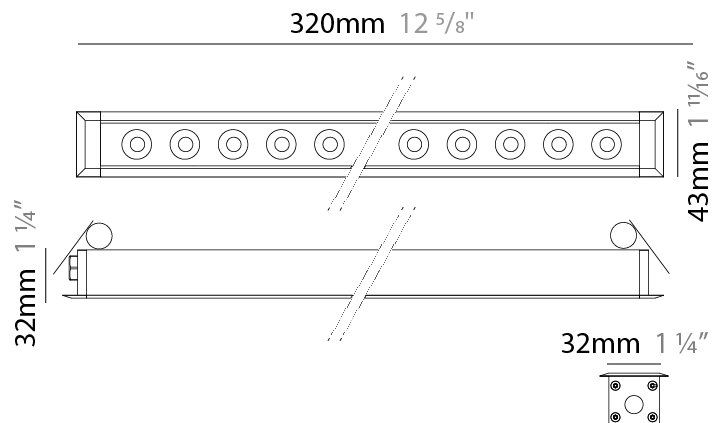

1. To build a product code in our configurator select the specify button on the base model # product page
2. To build a manual product code on this datasheet choose from the options listed below in blue font and add the suffix to the base model #

GENERAL

Series: Mini Corniche
Brand: Platek
Division: Exterior
Mounting Type: Recessed
Mounting Location: Ceiling
Subcategory: Downlight

PHYSICAL

Shape: Rectangle
Length (mm): 320
Length (in): 12 5/8
Width (mm): 43
Width (in): 1 5/8
Height (mm): 32
Height (in): 1 1/4
Ceiling Thickness (mm): 2 - 13
Ceiling Thickness (in): 1/16 - 1/2
Light Distribution: Downlight
Weight (kg): 0.8
Weight (lbs): 1.76
Diffuser: Clear tempered glass
Gasket: Gore-Tex valve to prevent condensation
Fixture Finish: [BLK](#) / [WHI](#) / [GRY](#) / [COR](#) / [ANT](#) / [BRZ](#)
Fixture Material: Extruded Aluminum
Cut-out Measurements: 36mm / 1 7/16" x 310mm / 12 3/16"

ELECTRICAL

Lamp Type: LED
Total Output Wattage (W): 11.5
Dimming: Bluetooth technology or DMX
Control Gear: DMX
Driver Included: No
Driver Location: Remote
Driver Type: Constant Current - Universal
Driver Class: Class 2
Input Voltage (V): 120 - 277
Constant Current (MA): 500

LED

Number of LEDs: 8
Color Temperature (°K): RGBW
CRI: >80 CRI
Lamp Life (hrs): 60000
Special LEDs offerings: RGBW

OPTICAL

Optic°: [26](#) / [40](#) / [ELL](#)

RATINGS AND CERTIFICATIONS

Certified By: Certified for North American Standards
IP rating: IP65
IK Rating: IK07
Bug Rating: B1 U0 G0